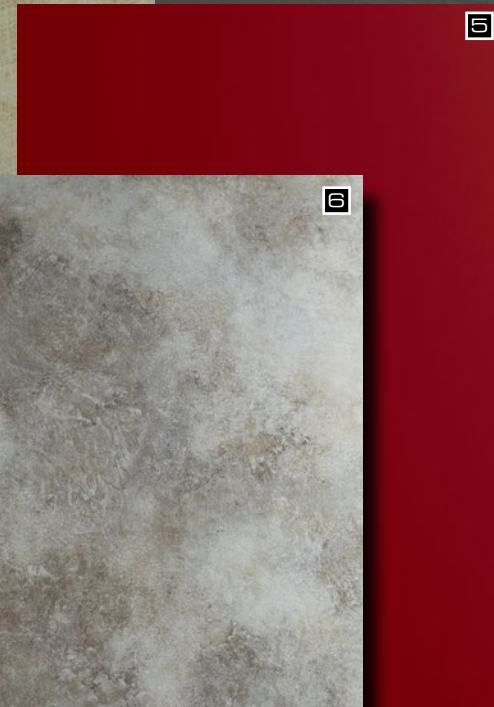

□ DM Fashion Red (printed)

Project/Photo: FORMFACTORY GmbH & Co. KG (Germany), Product: DM Fashion Red

Let SIBU DESIGN Be Your Valentine.

**SIBU | DESIGN**  
we decorate.

1

2

3

6

5

4

7

- 1 SL LAVA Grey
- 2 DM SLIGHTLY USED Titan AR
- 3 MS Magic Red 5x5 flex. Classic

- 4 DM METALLIC USED Titan AR
- 5 DM Magic Red matt AR
- 6 DM OXIDIZED Silver AR

- 7 DM METALLIC USED Ivory AR