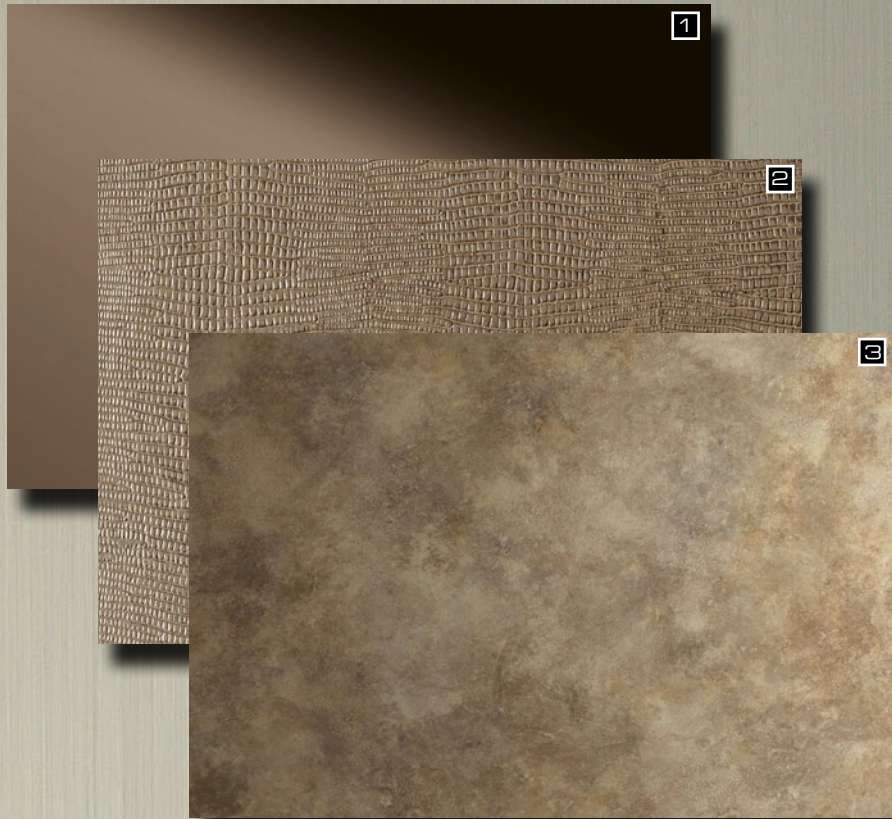

□ DM LUXURY Gold

Project / Customer / Photo: ALBA & CO. (Paraguay), Product: DM LUXURY Gold

Wonderful ambience with SIBU DESIGN.

□ DM LUXURY Gold

- 1 DM Brown
- 2 LL LEGUAN Silk
- 3 DM OXIDIZED Nickel AR

- 4 DM Brass matt metallic AR
- 5 DM METALLIC USED Ivory AR
- 6 DM SLIGHTLY USED Gold AR

- 7 DM Champagne brushed