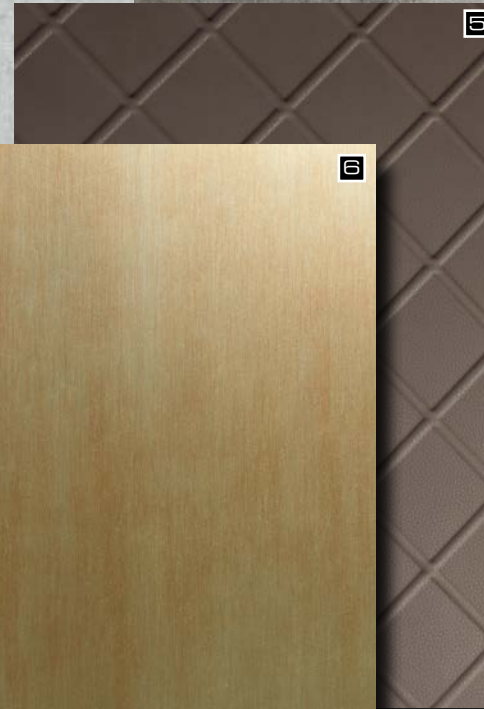

Project: Hotel Royal / EurothermenResort Bad Ischl (Austria), Photo: SIBU DESIGN, Product: DM LUXURY Holografico

1

2

3

5

6

4

- 1 WL Nutwood Country
- 2 TL LINEA 104x62 Silent Gold
- 3 WL Carbonized Wood

- 4 DM OXIDIZED Silver AR
- 5 LL CORD Dove Tale
- 6 DM SLIGHTLY USED Gold AR

- 7 DM LUXURY Silver