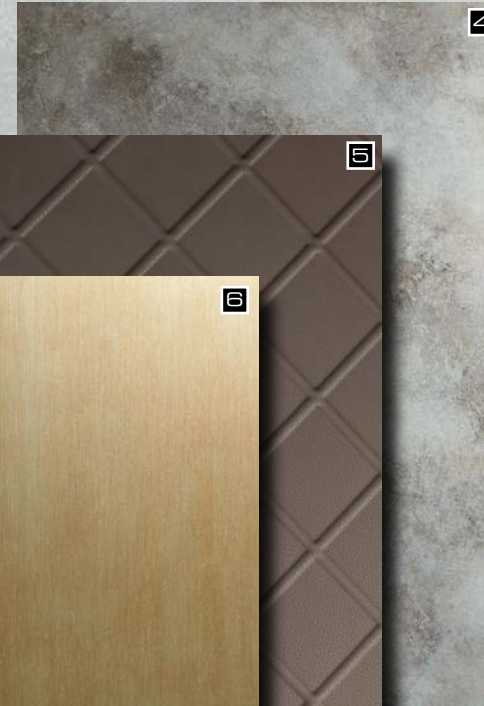

Project: Hotel Royal / EurothermenResort Bad Ischl (Austria), Photo: SIBU DESIGN, Product: DM LUXURY Holografico

1

2

3

5

6

4

- 1 WL Nutwood Country
- 2 TL LINEA 104x62 Silent Gold
- 3 WL Carbonized Wood

- 4 DM OXIDIZED Silver AR
- 5 LL CORD Dove Tale
- 6 DM SLIGHTLY USED Gold AR

- 7 DM LUXURY Silver