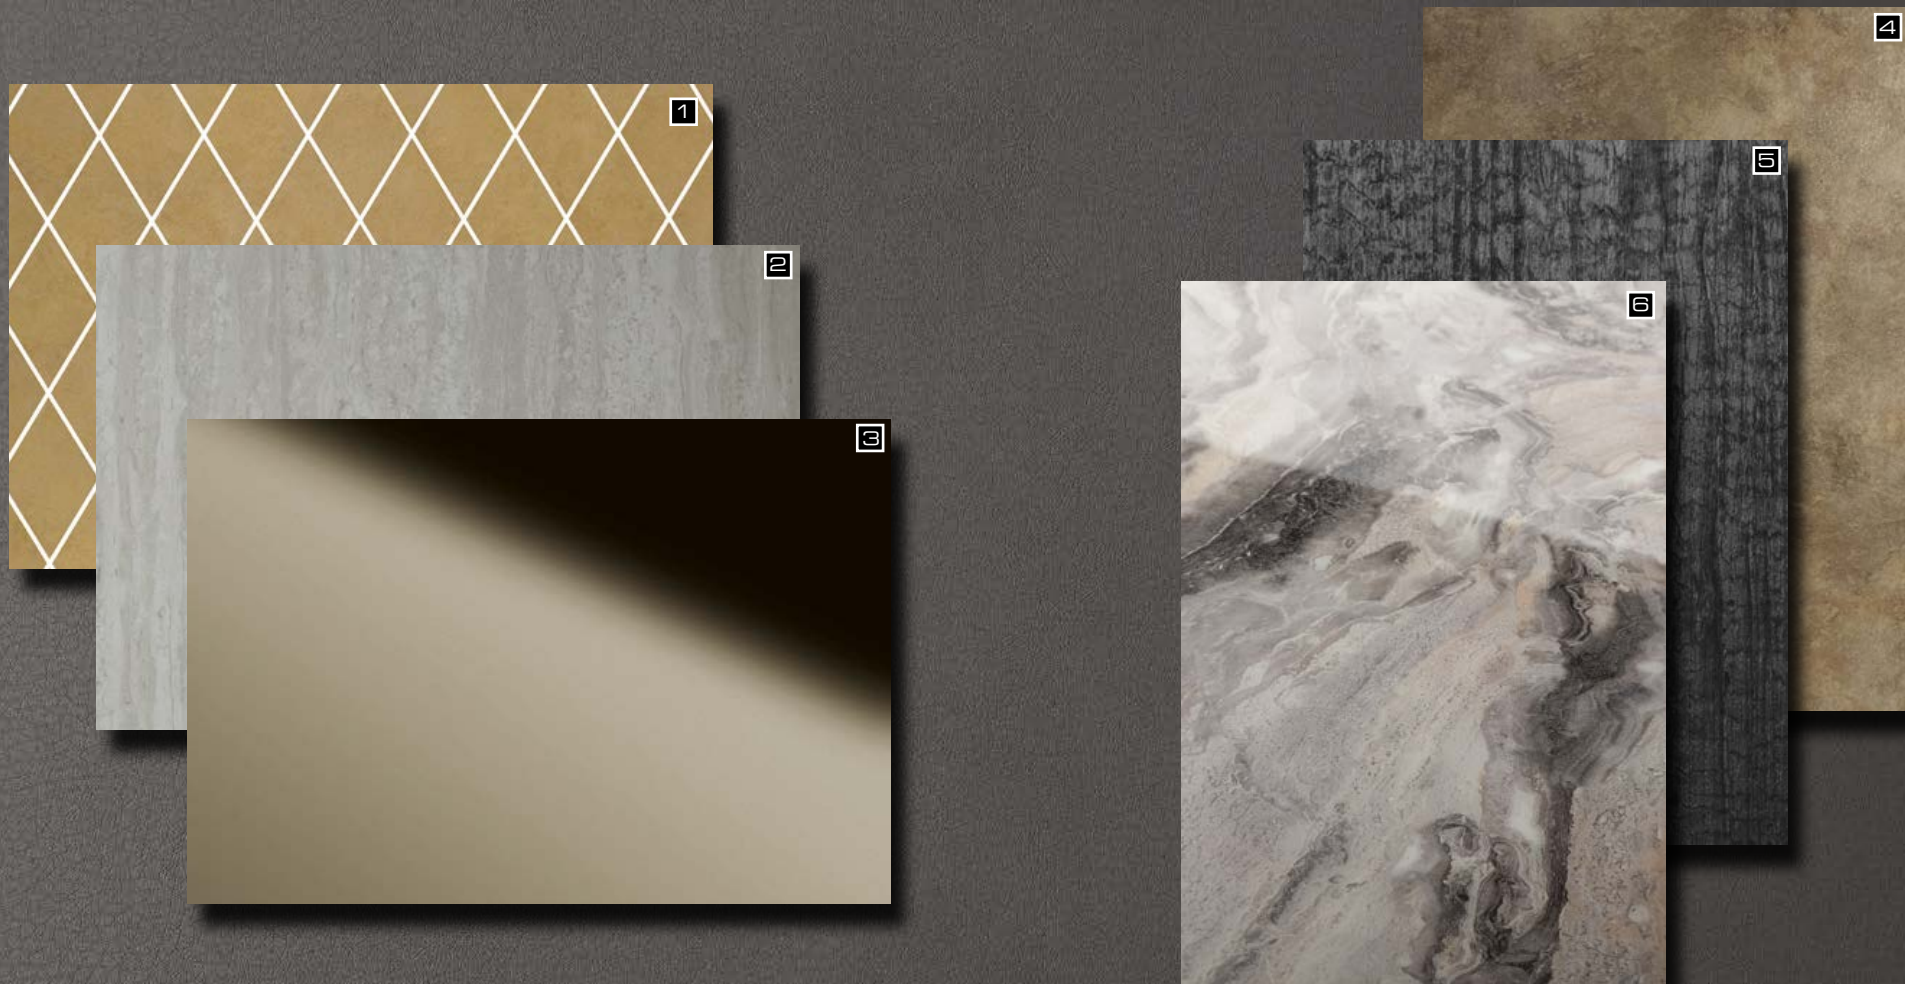

□ SG LUXURY Bronze AR+

Project: ML innovativ design GmbH, Schwaz bei Innsbruck (Austria), Photo: SIBU DESIGN, Product: SG LUXURY Bronze AR+

1 TL LINEA 104x62 Silent Gold  
2 DM Travertin  
3 DM Champagne AR

4 DM OXIDIZED Nickel AR  
5 WL Carbonized Wood  
6 SG MARBLE Alpine AR+

7 LL Charcoal Dark