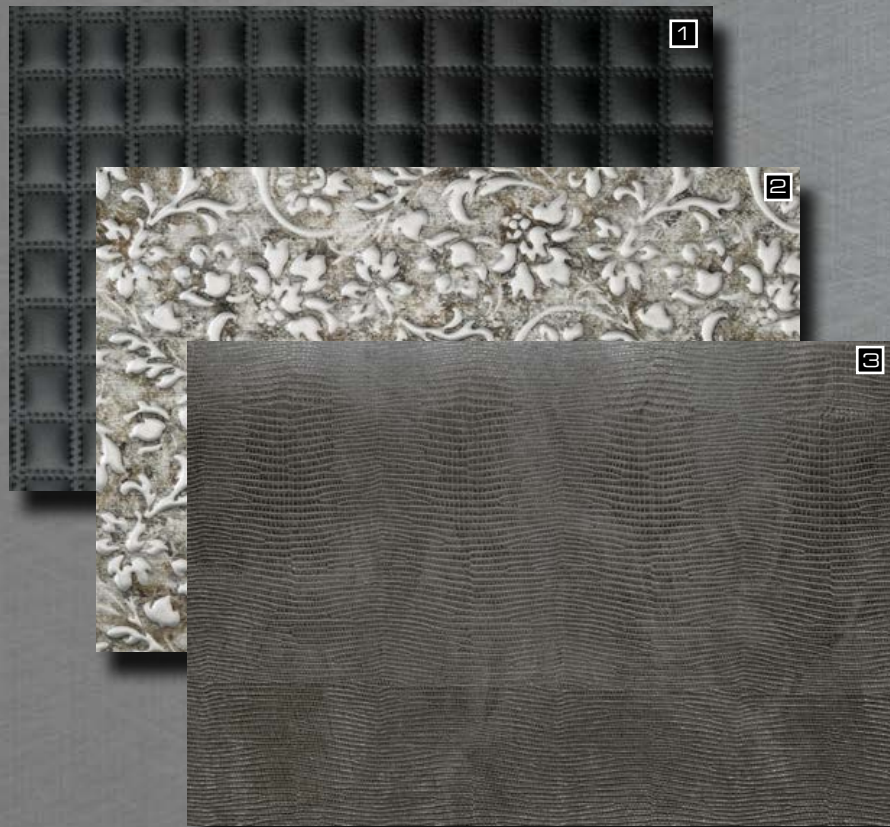

□ DM Titan brushed

□ DM CEMENT Dark

Project: Häfele GmbH & Co KG Podružnica (Ljubljana), Photo: SIBU DESIGN, Product: DM CEMENT Dark

Bon appétit with SIBU DESIGN

- 1 LL QUADRO Nero matt
- 2 LL FLORAL Vintage Silver
- 3 LL LEGUAN Nero

- 4 DM Classy Black AR
- 5 DM Fashion Red AR
- 6 AC MOTION TWO White

- 7 DM METALLIC USED Silver AR