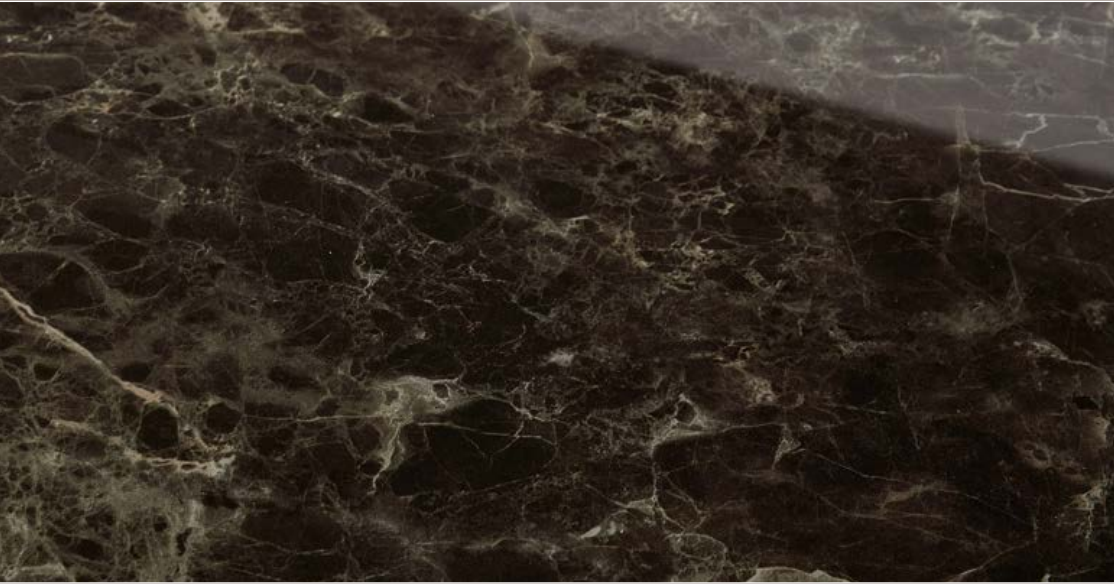

□ SG MARBLE Emperador AR+

Project: ZEB Merchtem (Belgium), Photo: SIBU DESIGN, Product: SG MARBLE Emperador AR+

1

2

3

4

5

6

7

- 1 WL Maple Alpine
- 2 DM Brown AR
- 3 SG GENESIS Grey AR+

- 4 DM MONSOON Vintage Brown
- 5 SG LEGUAN Silver AR+
- 6 LL ROMBO 85 Creme

- 7 DM METALLIC USED Bronze AR