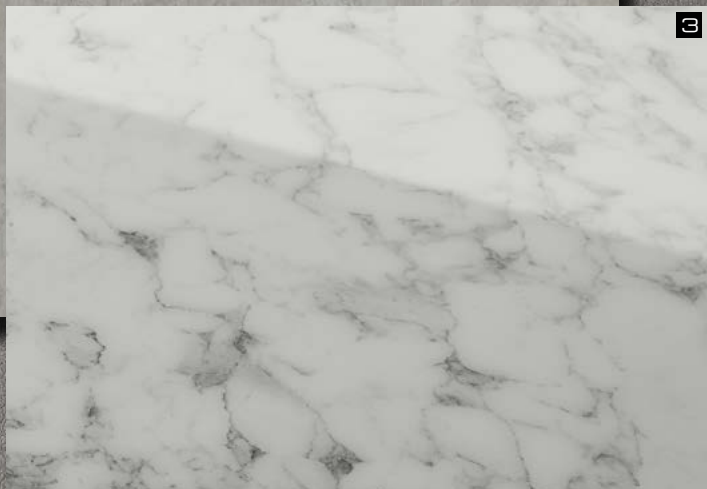

DM Silver printed

Project/Customer: Designer Karin Schöllhammer, Photo: Kaufhaus Steffl Betriebs AG, Product: DM Silver printed

I'm dreaming of a SIBU Christmas

1

2

3

4

5

6

7

- 1 LL ROMBO 40 Bianco matt
- 2 DM Travertin
- 3 SG MARBLE White AR+

- 4 FL Velvet Pearl
- 5 MS Silver 3x3 flex. Classic
- 6 SL CROCO Silver PF met/Silver

- 7 LL Charcoal Light