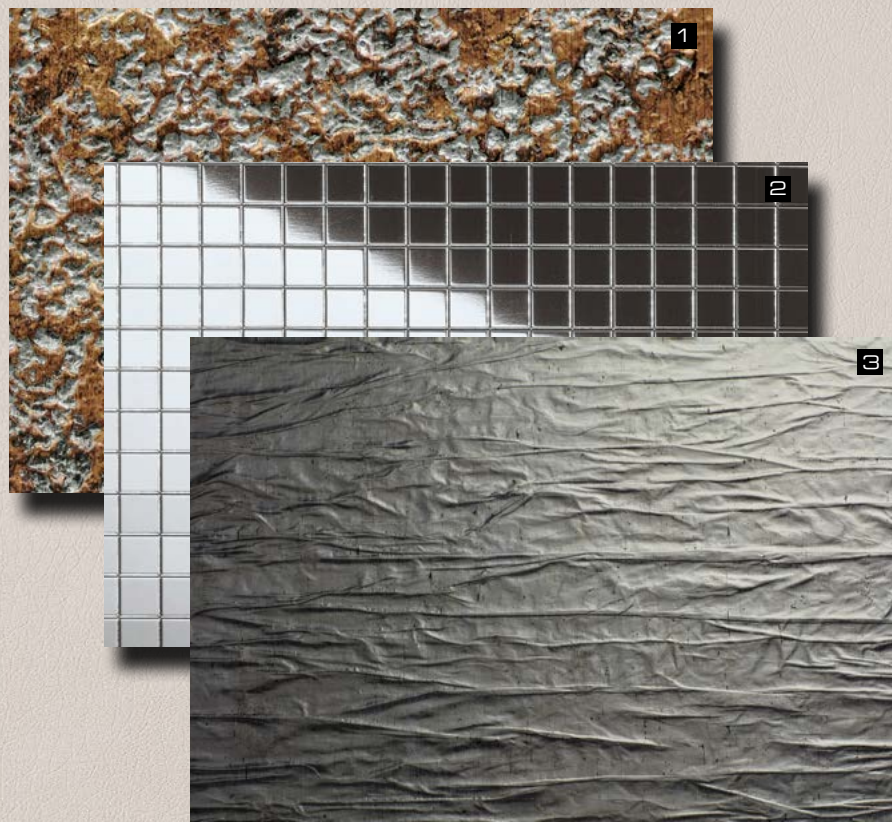

TL LINEA 104x62 OLD Platin

Photo: C. Zamfir, Product: TL LINEA 104x62 OLD Platin

- 1 SL LAVA VINTAGE Copper
- 2 MS 5x5 flex Classic Silver
- 3 SL CRASHED OLD Platin

- 4 DM CLASSY Silver AR
- 5 FL VELVET Mocca
- 6 BA OPUS Pavo X

- 7 LL Stony Ground