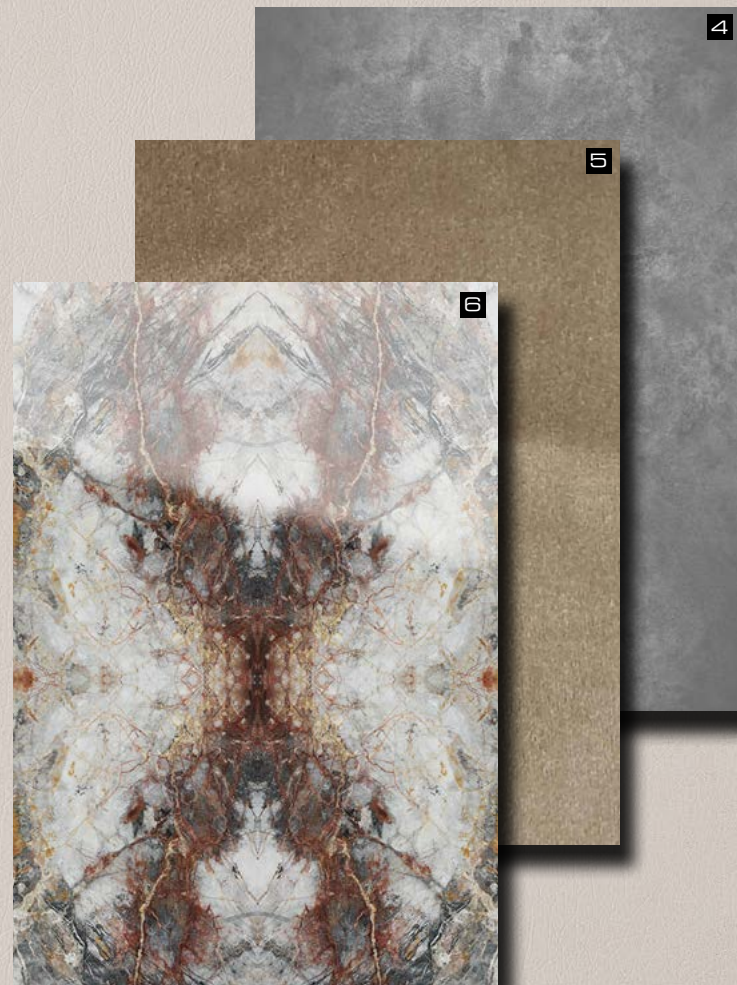

TL LINEA 104x62 OLD Platin

Photo: C. Zamfir, Product: TL LINEA 104x62 OLD Platin

- 1 SL LAVA VINTAGE Copper
- 2 MS 5x5 flex Classic Silver
- 3 SL CRASHED OLD Platin

- 4 DM CLASSY Silver AR
- 5 FL VELVET Mocca
- 6 BA OPUS Pavo X

- 7 LL Stony Ground