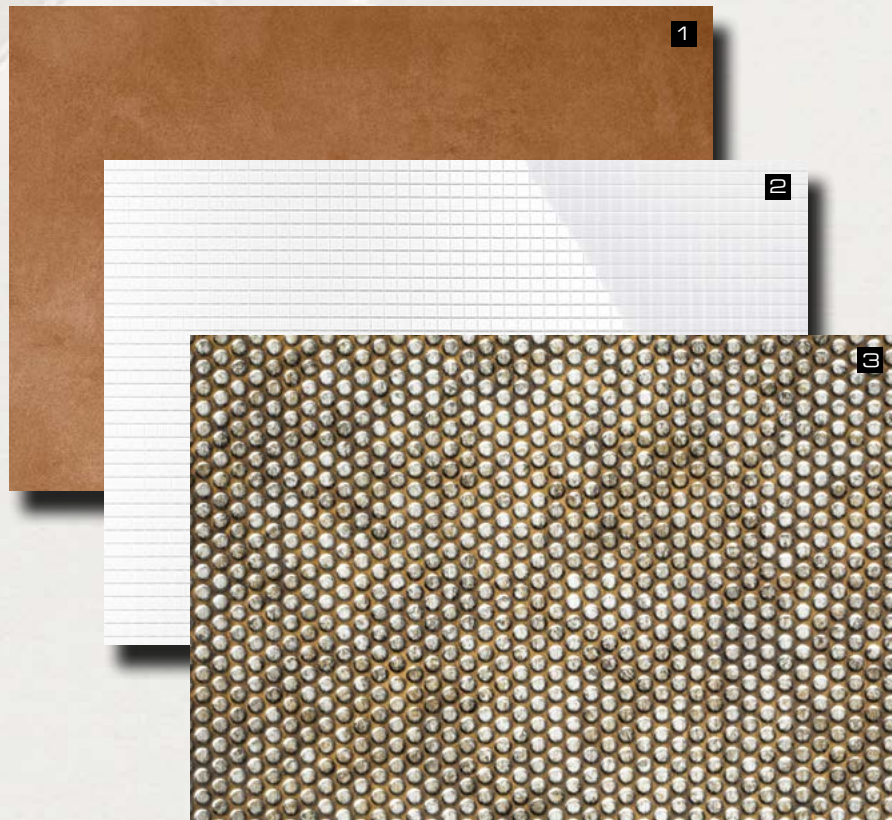

□ DM SLIGHTLY USED Copper AR

□ SG MARBLE White AR+

Photo/Project: SADUN S.R.L. (Italy), Product: SG MARBLE White AR+ / DM SLIGHTLY USED Copper AR

Prosciutto con SIBU DESIGN

- 1 DM CLASSY Copper AR
- 2 MS 5x5 flex Classic MAGIC White
- 3 SL RACE VINTAGE Silver Bronze

- 4 SG VINTAGE Silver AR+
- 5 LL LEGUAN Silver
- 6 LL QUADRO LUXURY Bronze

- 7 LL ROMBO 85 Bianco matt