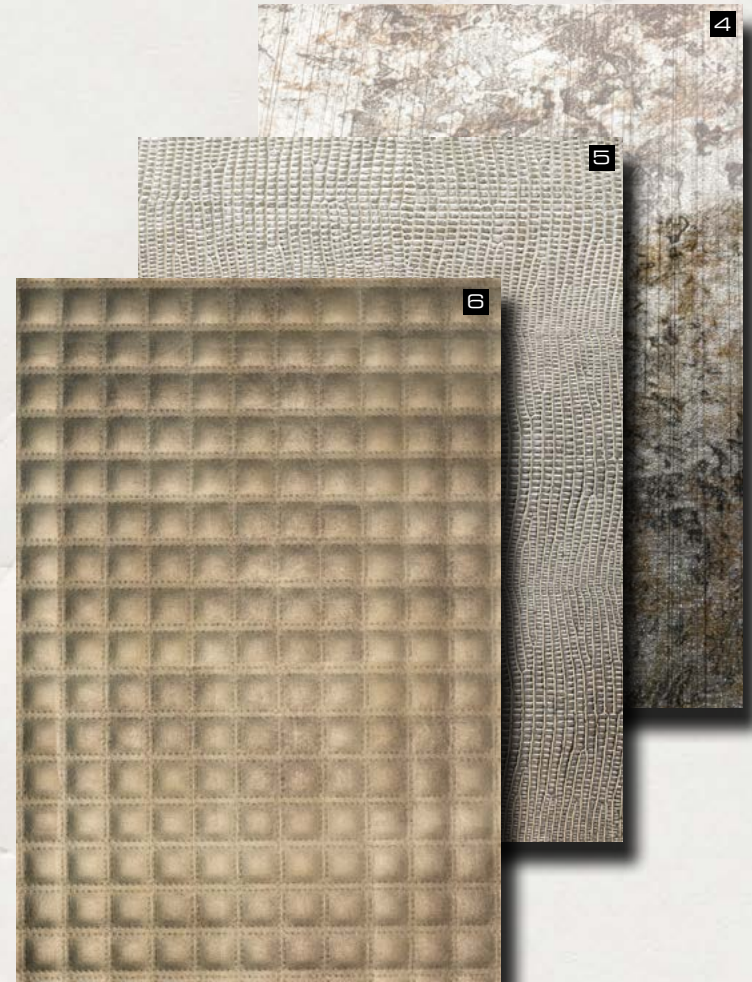

□ DM SLIGHTLY USED Copper AR

□ SG MARBLE White AR+

Photo/Project: SADUN S.R.L. (Italy), Product: SG MARBLE White AR+ / DM SLIGHTLY USED Copper AR

Prosciutto con SIBU DESIGN

- 1 DM CLASSY Copper AR
- 2 MS 5x5 flex Classic MAGIC White
- 3 SL RACE VINTAGE Silver Bronze

- 4 SG VINTAGE Silver AR+
- 5 LL LEGUAN Silver
- 6 LL QUADRO LUXURY Bronze

- 7 LL ROMBO 85 Bianco matt