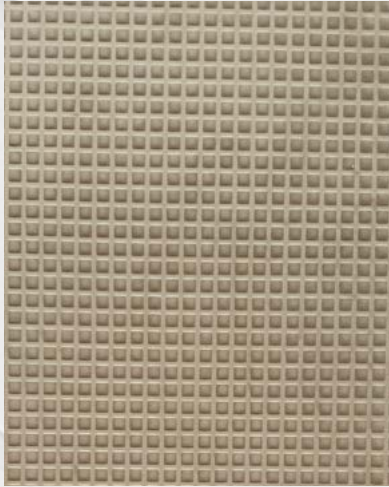

□ FL CUBE VELVET Pearl

Photo/Project: SIBU DESIGN GmbH (AUSTRIA), Product: FL CUBEVELVET Pearl

FABRIC LINE structures - coming soon!

FL COMBVELVET Curry

FL SQUARE 2VELVET Mocha

FL CREPA VELVET Volcano

FL LAVA VELVET Coal