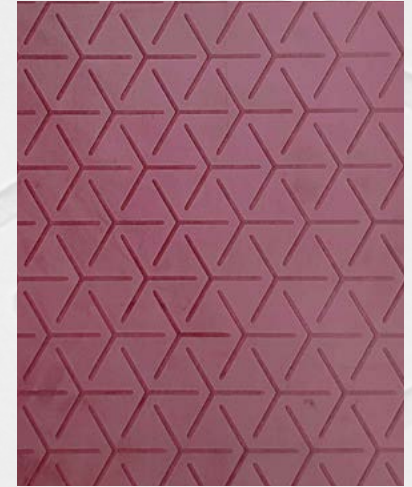

□ FL CUBE VELVET Pearl

Photo/Project: SIBU DESIGN GmbH (AUSTRIA), Product: FL CUBEVELVET Pearl

FABRIC LINE structures - coming soon!

FL COMBVELVET Curry

FL SQUARE 2VELVET Mocha

FL CREPA VELVET Volcano

FL LAVA VELVET Coal

FL CUBE VELVET Bordeaux

FL COMBVELVET Pearl

FL SQUARE 2VELVET Coal

FL CREPA VELVET Avocado

FL LAVA VELVET Volcano

FL CUBEVELVET Pearl