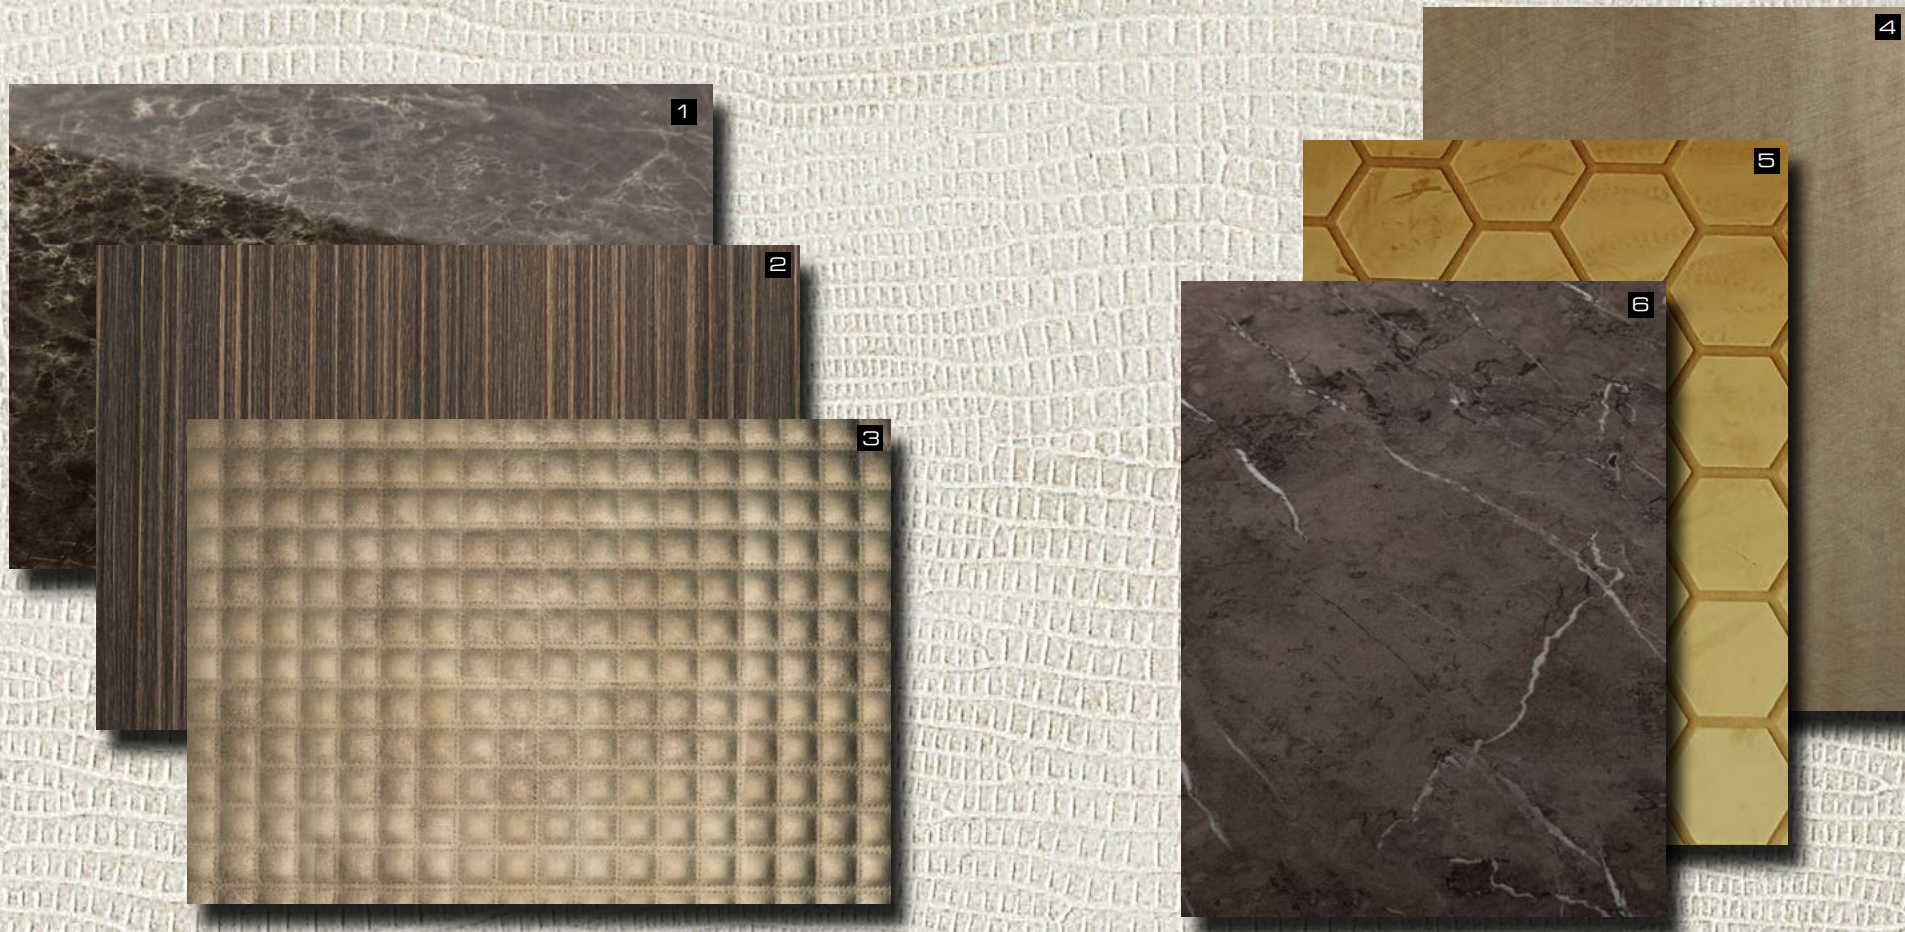

□ WL Sessile OAK Antigrav

Project/Photo: WANDWERK GmbH (Austria), Product: WL Sessile OAK Antigrav

SIBU DESIGN always worth a look!

**SIBU | DESIGN**  
we decorate.

□ WL Carbonized Wood Antigrav

□ SG VINTAGE Silver AR+

□ FL CUBE VELVET Bordeaux

□ LL CORD Stony Ground

□ WL Sessil OAK Antigrav

- 1 SG MARBLE Emperador AR+
- 2 WL Wenge Wood
- 3 LL QUADRO LUXURY Bronze

- 4 DM METALLIC USED Sand AR
- 5 FL COMB VELVET Curry
- 6 OL MARBLE Brown matt AR

- 7 LL LEGUAN Bianco