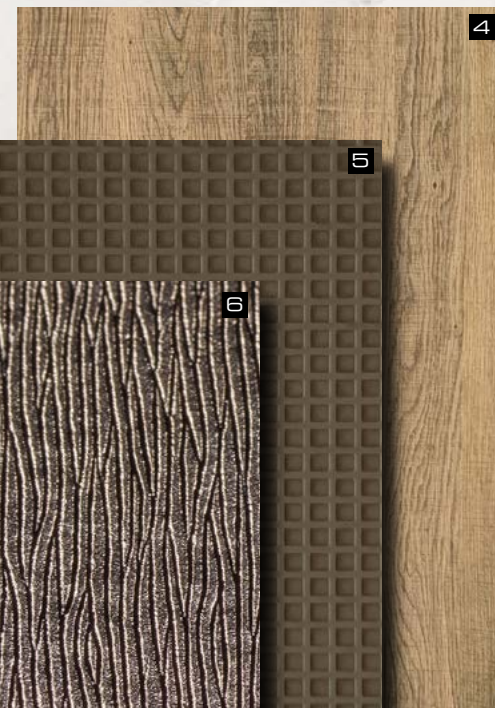

1

2

3

4

5

6

- 1 TL LINEA 104x62 OLD Platin
- 2 FL CREPA VELVET Volcano
- 3 OL MARBLE Alpine matt AR

- 4 WL Sessile OAK
- 5 FL SQUARE 2 VELVET Mocha
- 6 LL CURVED Silver

- 7 LL ROMBO 85 Bianco matt