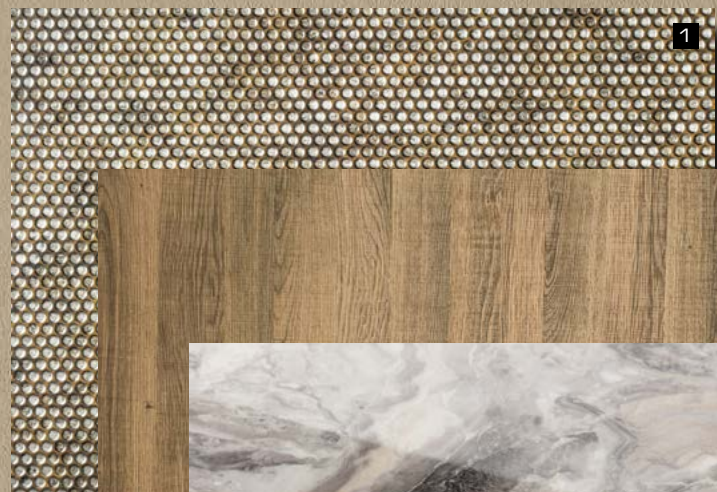

□ FL CORD VELVET Coal Antigrav

Project/Photo: DECO-ECHO Ltd. (Canada), Product: FL CORD VELVET Coal Antigrav - Project article

Need a kitchen splashback?

□ FL CORD VELVET Coal Antigrav - Project article

1

2

3

5

6

4

1 SL RACE VINTAGE Silver Bronze

2 WL Sessile OAK

3 SG MARBLE Alpine AR+

4 OL MARBLE Black matt AR

5 SL IMPACT VINTAGE Silver

6 DM CEMENT Dark Antigra

7 LL Stony Ground