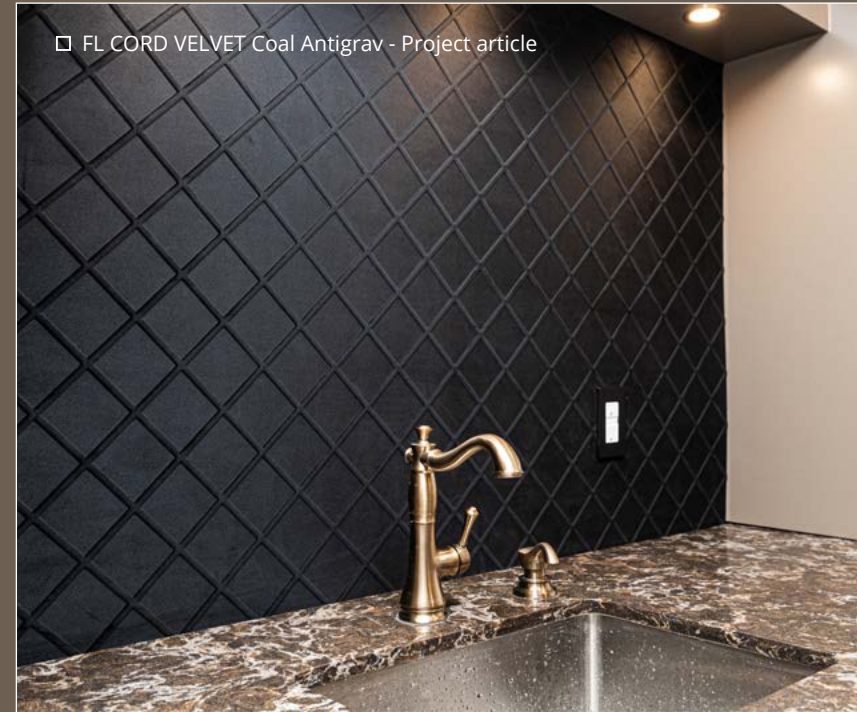

□ FL CORD VELVET Coal Antigrav

Project/Photo: DECO-ECHO Ltd. (Canada), Product: FL CORD VELVET Coal Antigrav - Project article

Need a kitchen splashback?

□ FL CORD VELVET Coal Antigrav - Project article

1

2

3

5

6

4

1 SL RACE VINTAGE Silver Bronze

2 WL Sessile OAK

3 SG MARBLE Alpine AR+