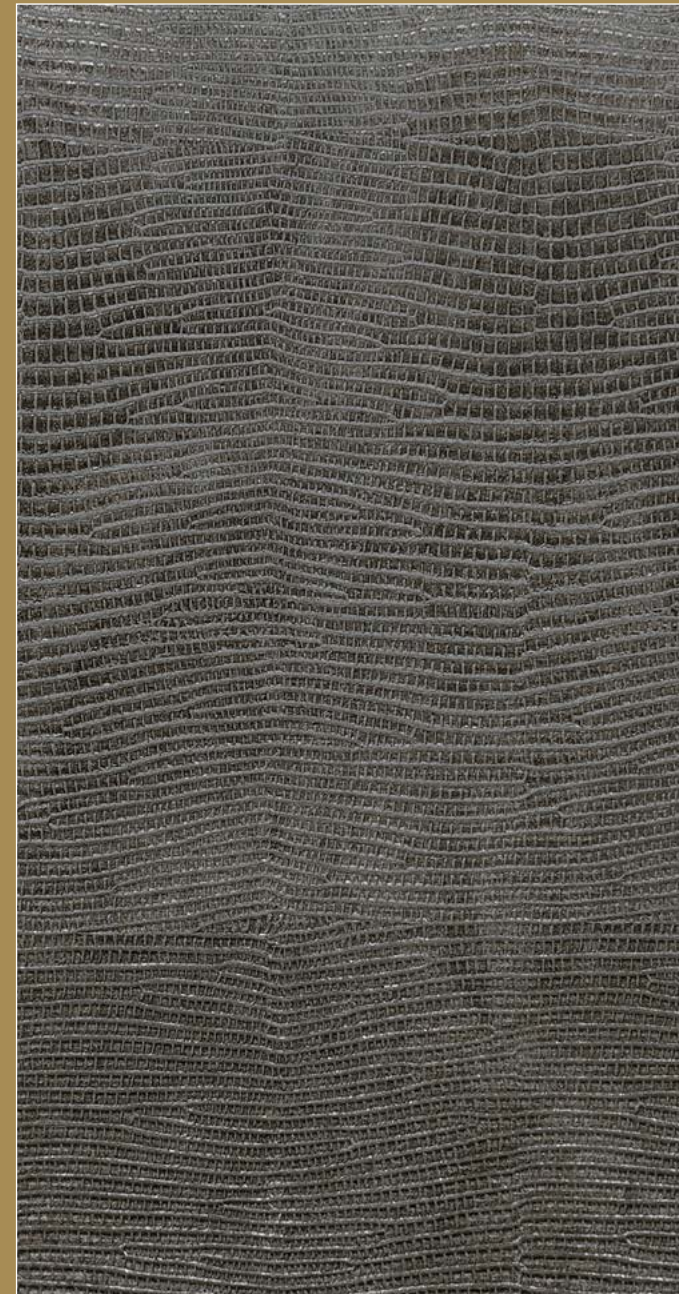

□ LL LEGUAN Nero Antigrav

Project/Photo: WANDWERK GmbH (Austria), Product: LL LEGUAN Nero Antigrav

Create ambience with SIBU wall panels

SIBU | DESIGN

□ OL GENESIS White matt AR

□ FL COMB VELVET Curry Antigrav

1

2

3

5

6

4

- 1 DM MONSOON VINTAGE Brown
- 2 FL SQUARE 2 VELVET Mocha
- 3 LL ROMBO 85 Creme matt

- 4 WL Nutwood
- 5 DM LUXURY Gold AR
- 6 OL MARBLE Alpine matt AR

- 7 SG GENESIS White AR+

7