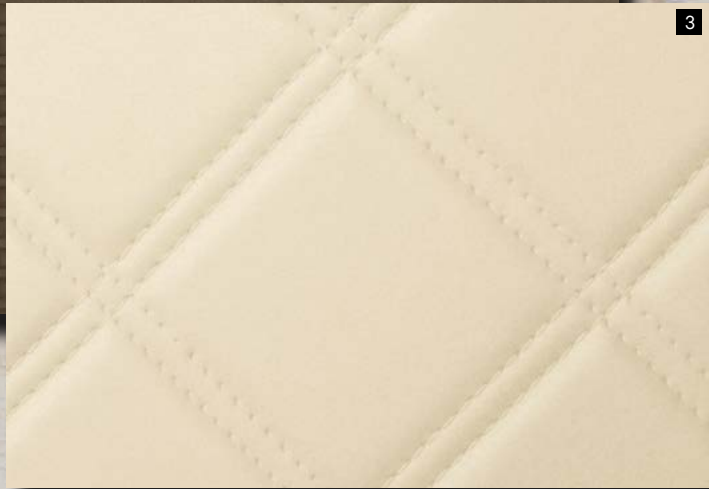

□ LL LEGUAN Nero Antigrav

Project/Photo: WANDWERK GmbH (Austria), Product: LL LEGUAN Nero Antigrav

Create ambience with SIBU wall panels

SIBU | DESIGN

□ OL GENESIS White matt AR

□ FL COMB VELVET Curry Antigrav

1

2

3

5

6

4

- 1 DM MONSOON VINTAGE Brown
- 2 FL SQUARE 2 VELVET Mocha
- 3 LL ROMBO 85 Creme matt

- 4 WL Nutwood
- 5 DM LUXURY Gold AR
- 6 OL MARBLE Alpine matt AR

- 7 SG GENESIS White AR+

7