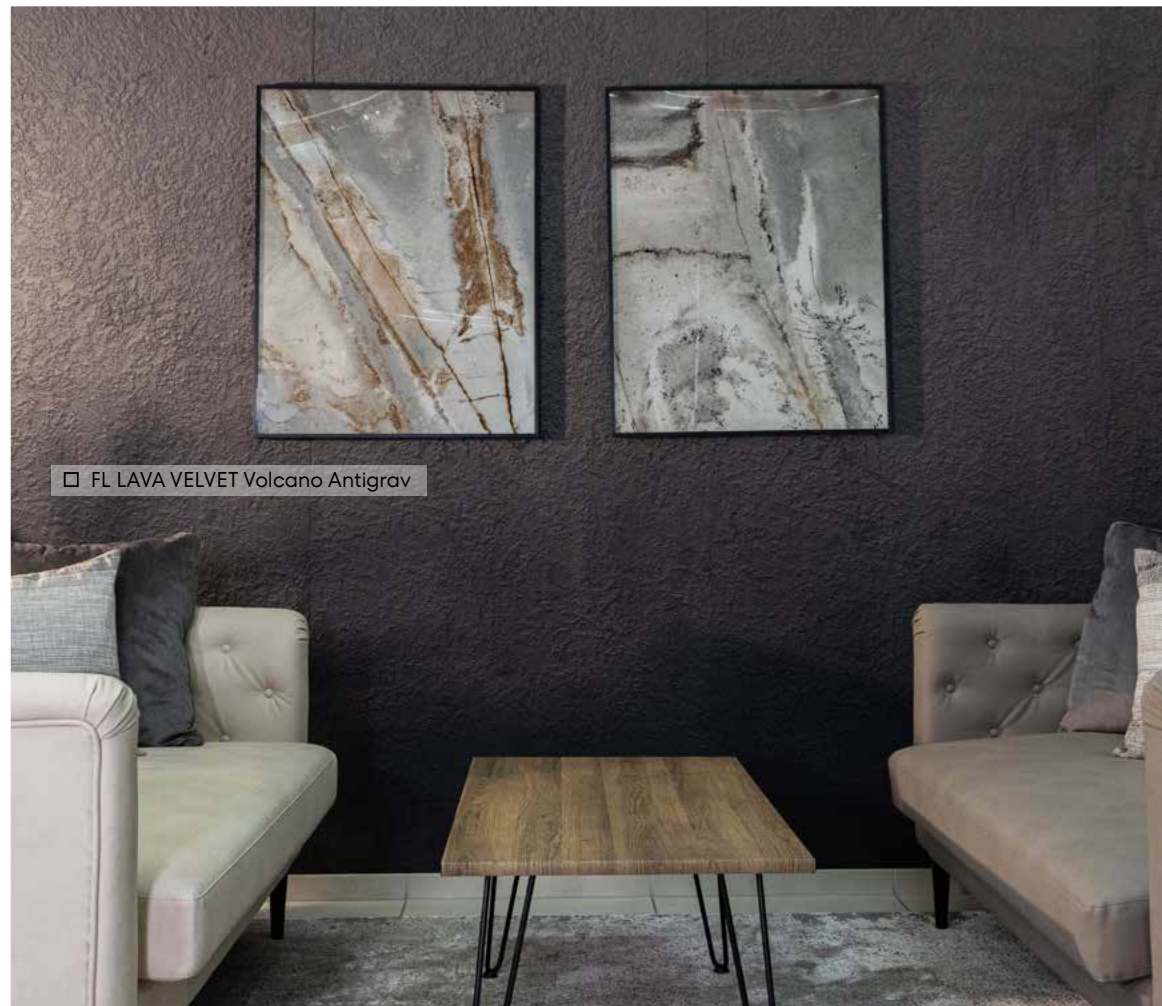

# Time To Get Cozy!

□ FL LAVA VELVET Volcano Antigra

Project/Photo: SIBU DESIGN GmbH (Austria), Product: FL LAVA VELVET Volcano Antigra

ANTIGRAV - without  
expansion joints

SIBU | DESIGN

# Possible combinations

- 1 WL Sessile OAK
- 3 LL CORD Stony Ground
- 5 DM DEEP BRUSHED Sandy

- 2 LL Charcoal Light
- 4 OL GENESIS White matt AR
- 6 FL COMB VELVET Pearl