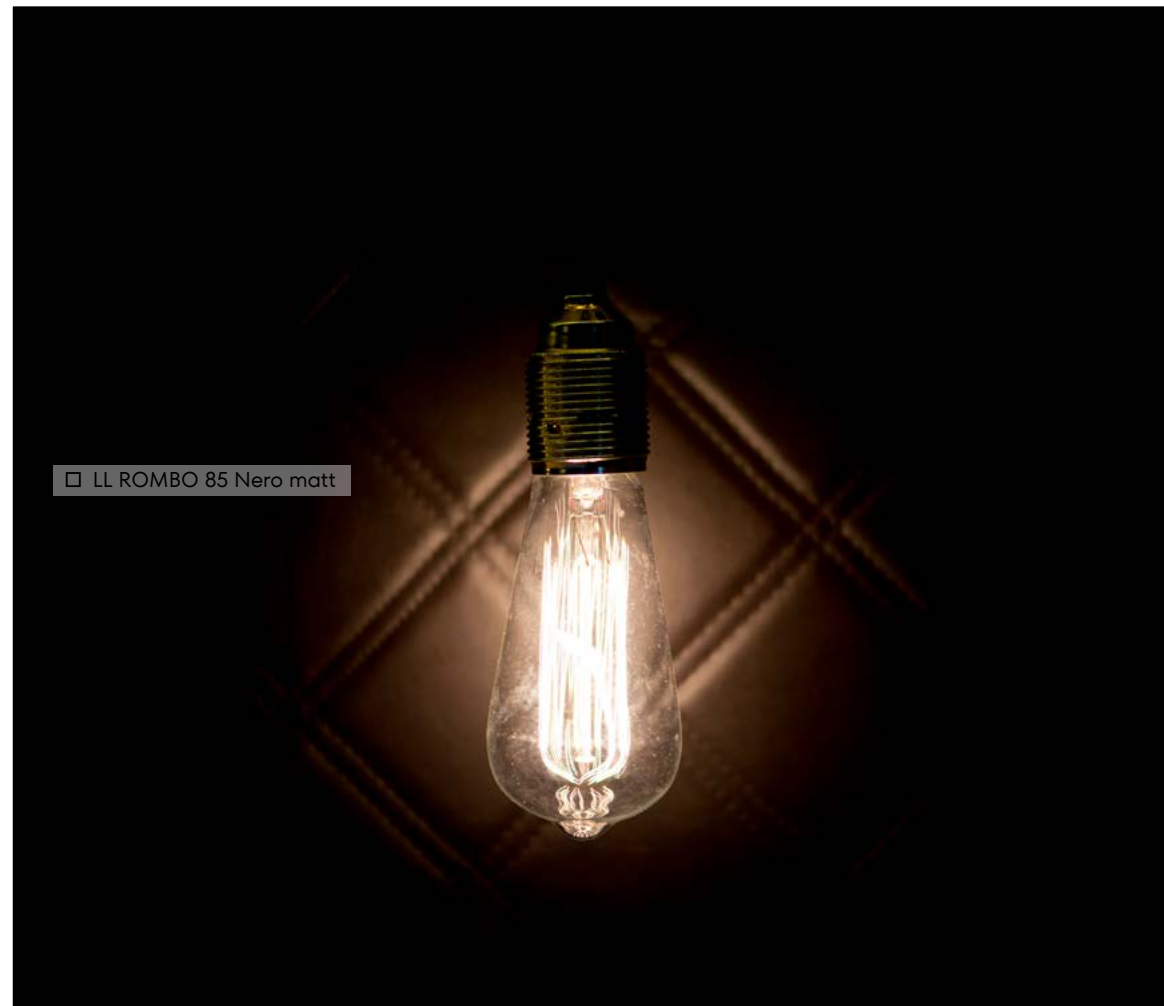

□ LL ROMBO 85 Nero matt

Find more of us at
www.sibu.at

SIBU | DESIGN