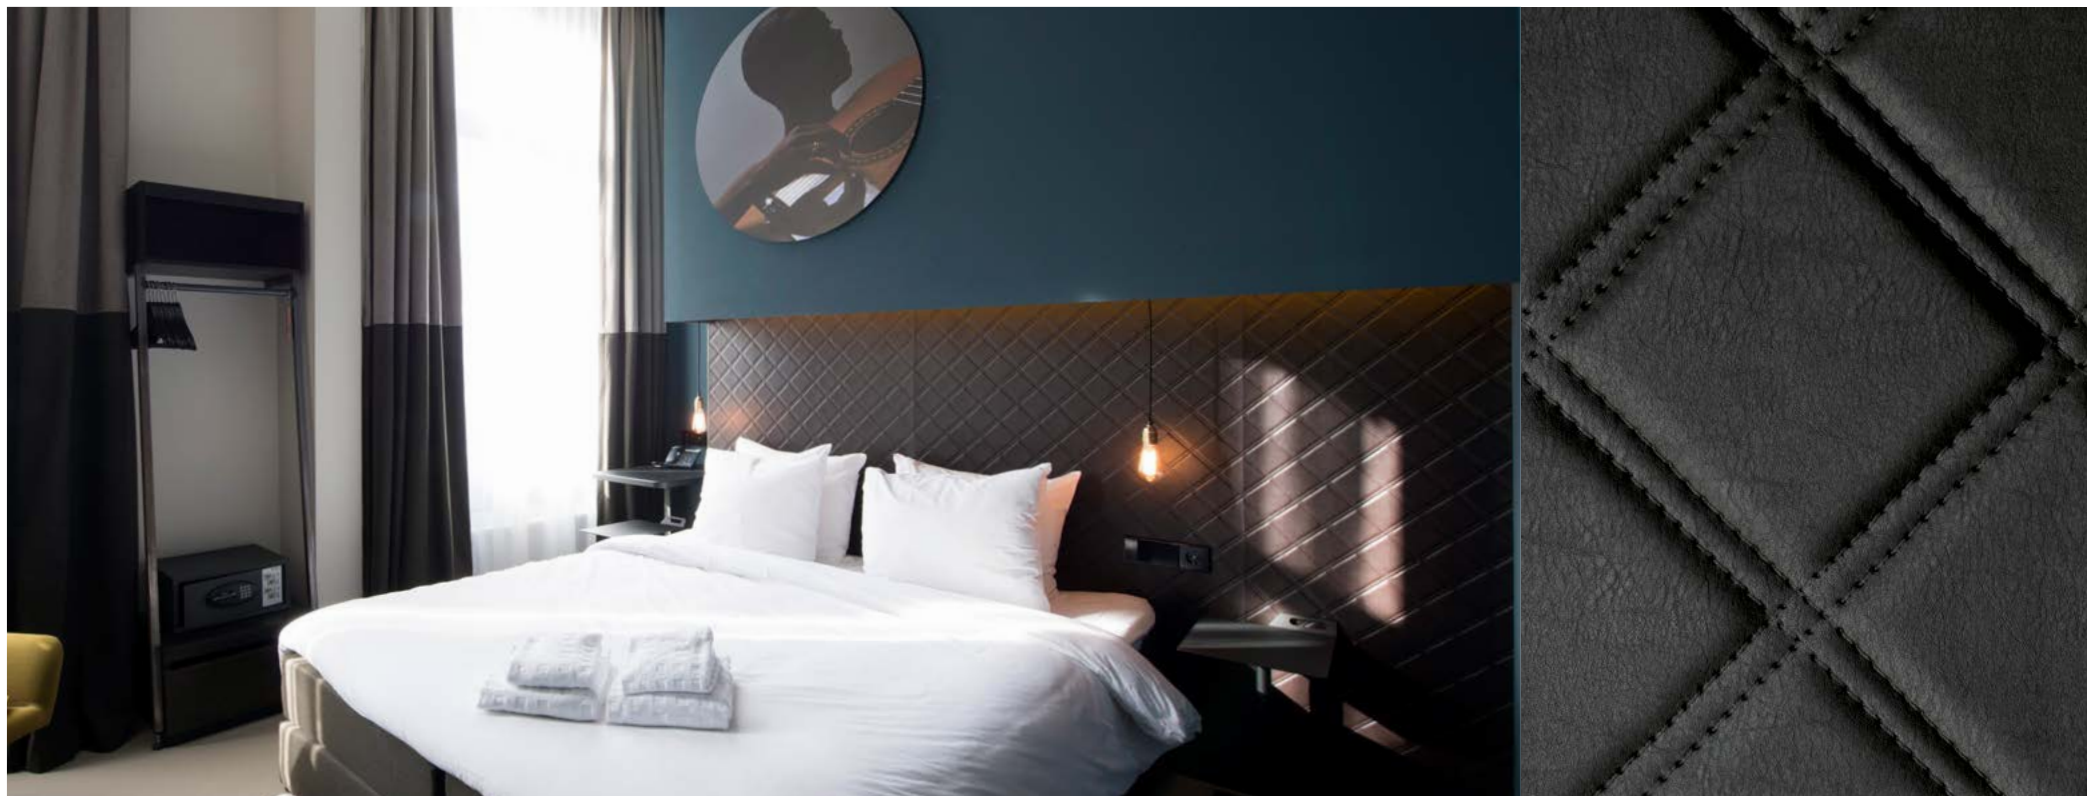

Show your style with SIBU DESIGN!

Project/Photo: PH boutique hotel Amsterdam by Jeroen de Nijs BNI (Netherlands), Product: LL ROMBO 85 Nero matt